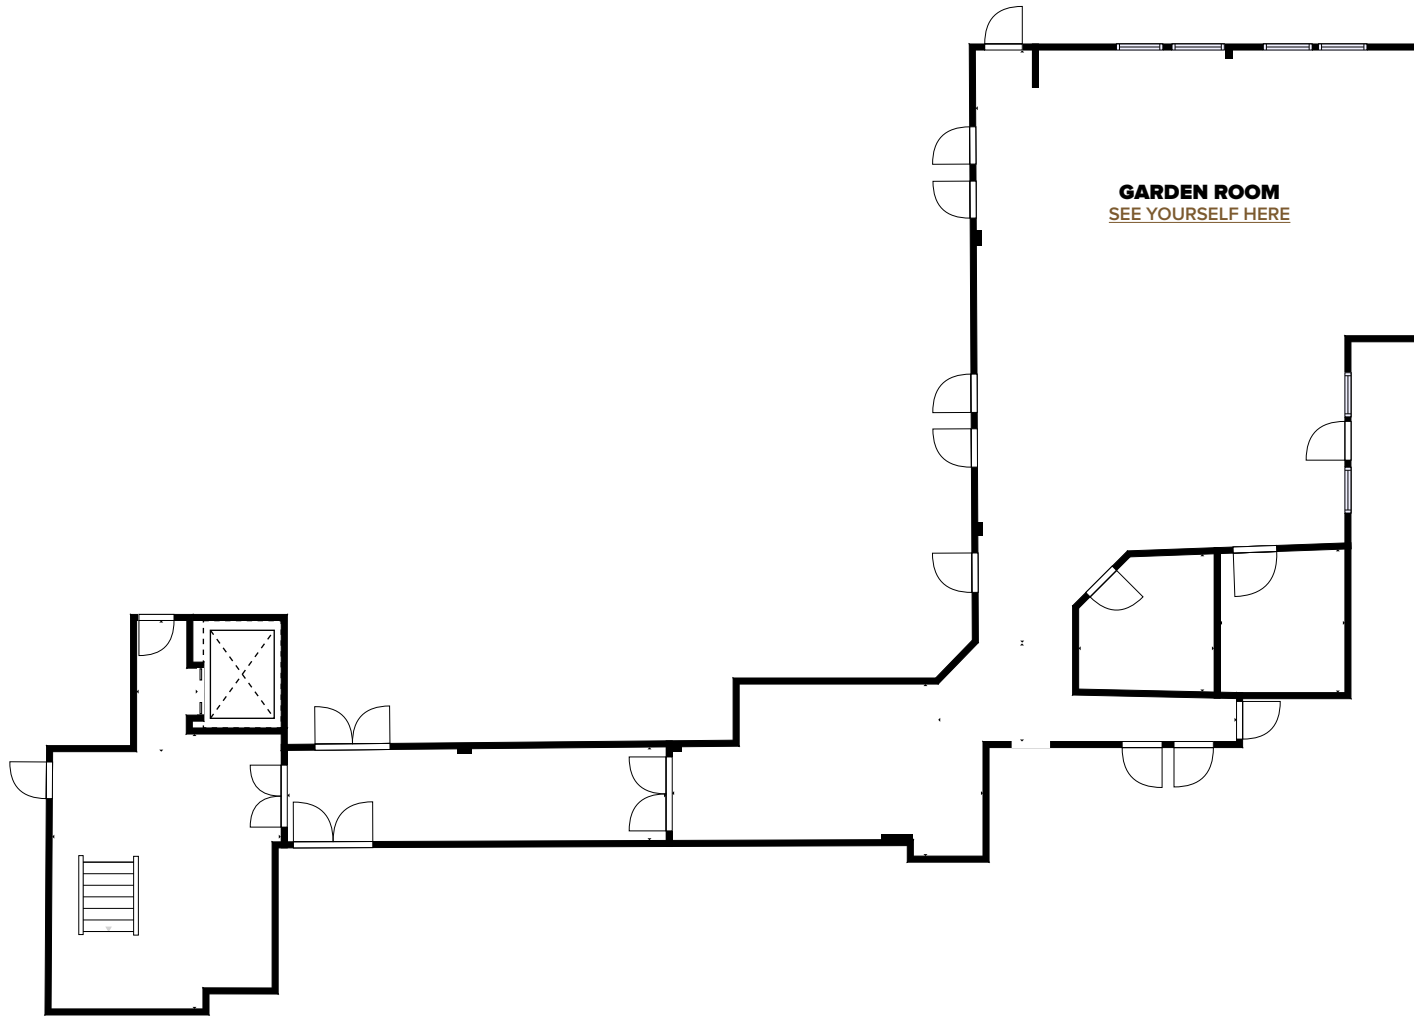

FLOOR 1

RUFFLED FEATHERS
GOLF CLUB

CLUB ADDRESS

1 PETE DYE DR., LEMONT, IL 60439

ruffledfeathersgc.com

PHONE

(630) 257-1000

RECEIVE MORE INFORMATION

[CLICK HERE](#)

ARCIS GOLF