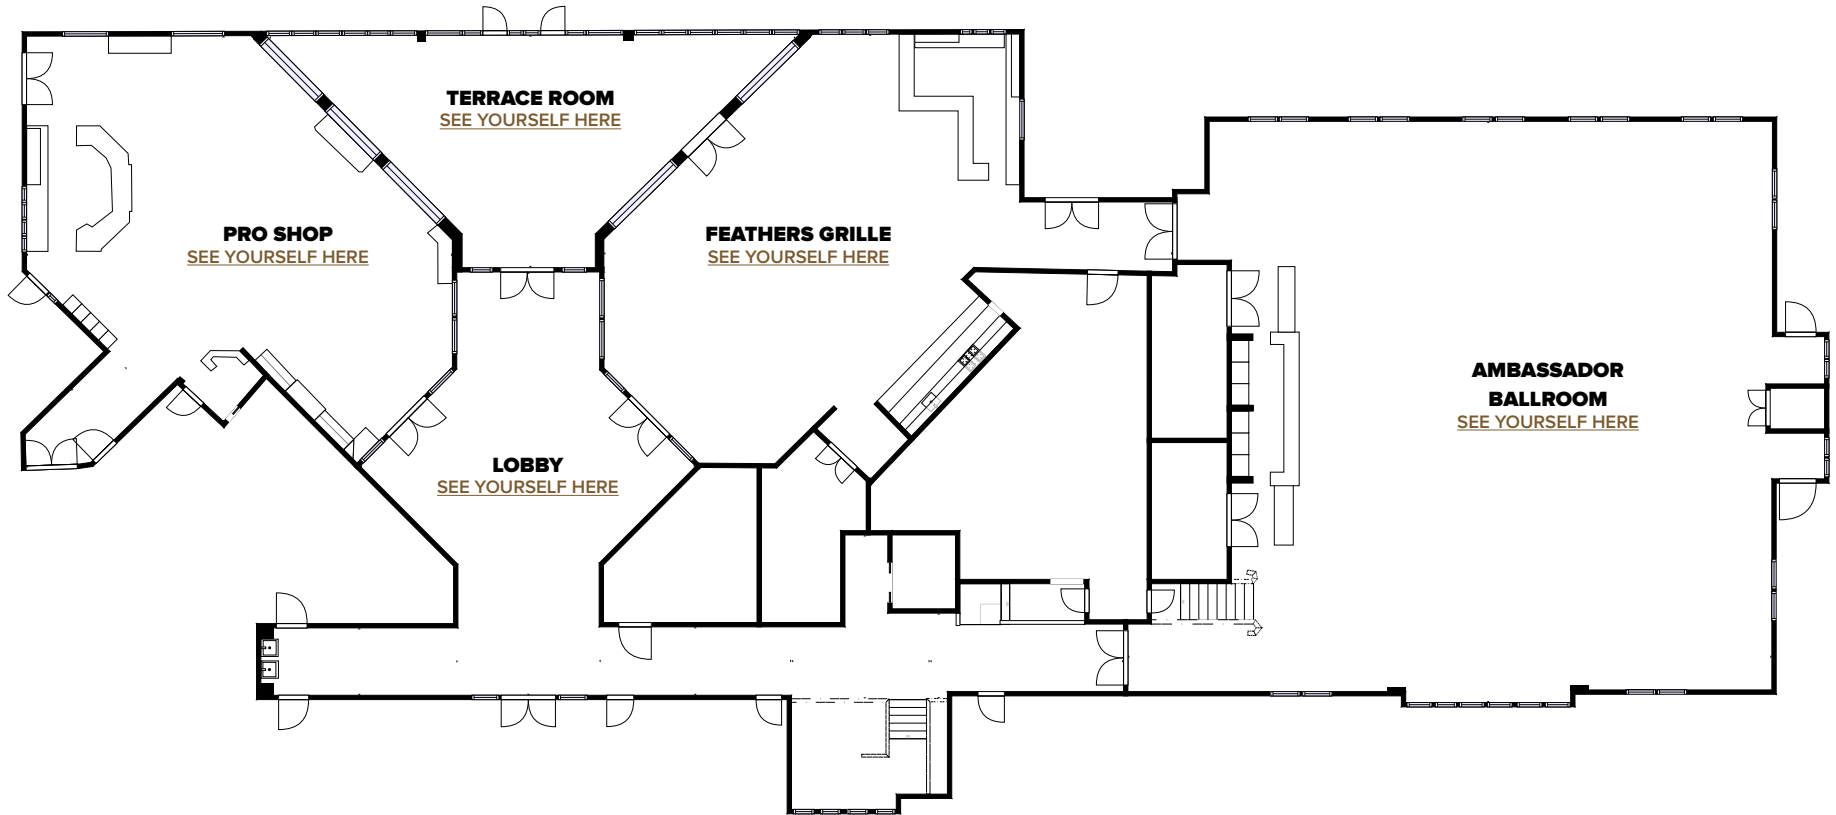

EVENT SPACE CAPACITIES

AMBASSADOR BALLROOM

Banquet: 275
Reception: 500
Theatre/Ceremony: 400
Conference Style: N/A
Classroom: Customized
U-Shape: Yes

GOLF SIDE BALLROOM

Banquet: 100
Reception: 200
Theatre/Ceremony: 100
Conference Style: N/A
Classroom: Customized
U-Shape: Yes

DRIVE RANGE SIDE BALLROOM

Banquet: 100
Reception: 200
Theatre/Ceremony: 100
Conference Style: N/A
Classroom: Customized
U-Shape: Yes

TERRACE ROOM

Banquet: 60
Reception: 60
Theatre/Ceremony: 60
Conference Style: 16
Classroom: N/A
U-Shape: Yes

FLOOR 2

RUFFLED FEATHERS
GOLF CLUB

CLUB ADDRESS

1 PETE DYE DR., LEMONT, IL 60439

ruffledfeathersgc.com

PHONE

(630) 257-1000

RECEIVE MORE INFORMATION

[CLICK HERE](#)

ARCIS GOLF